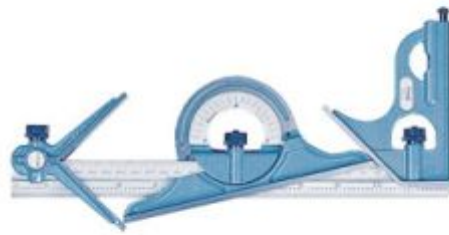

Mitutoyo Reversible Protractor Head

Product Images

Description

- Mitutoyo Combination Square Set for various measuring and marking application
- MIT180907 - Square head, Centre Head, Reversible Protractor head & 12" blade
- MIT180202 - Case hardened & ground
- MIT180301 - Graduated to read 0-180 degrees in both directions. Fitted with spirit level
- MIT180503 - Blade Hardened stainless steel and chrome plated
- MIT180603 - 24" Blade