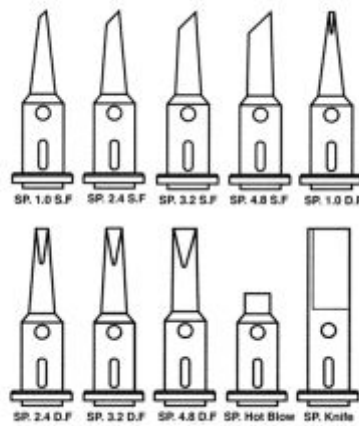

Portasol SuperPro Hot KnifeTip For Super Pro. Iron

Product Images

Description

- Sizes 1mm - 4.8mm
- Hot knife tip
- Blow torch tip