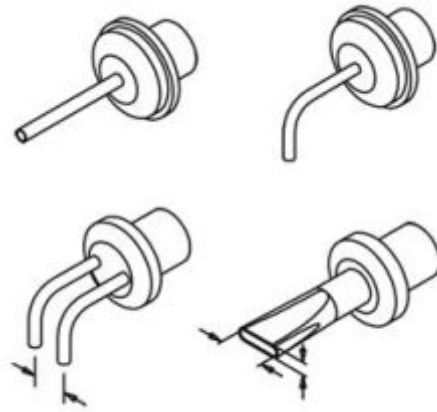

# Pace TJ-70 SOT/ Chip Component Tip (Dual Jet)

## Product Images

---