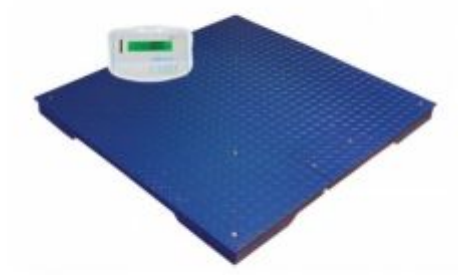

Adam Equipment PT Platforms with GK Indicator

Product Images

Description

The PT Platform with GK Indicators can be used for weighing, parts counting, percentage weighing, comparative weighing and shipping and receiving items.

- Non-slip adjustable feet
- Approximately 3 meter long shielded cable
- Available in a range of capacities and platform sizes
- Overload protection
- Mild Steel construction
- Four load cell construction using OIML approved load cells