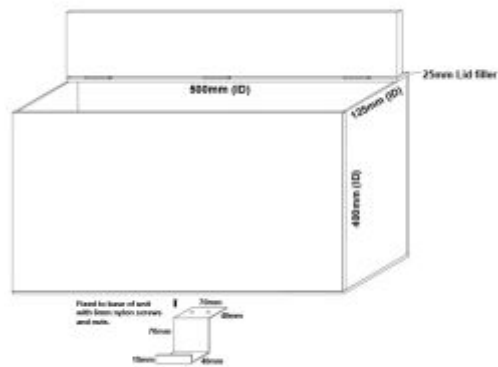

Superior Wall Mounted Emergency Holder

Product Images

Description

- Strong heavy duty wall mounted box.
- For use in critical areas as an emergency dispenser for shower, spill kits or other.
- 3 mounting holes drilled to rear.
- Made from 6mm white pvc.
- Full length piano hinge to lid to keep open.
- Lid overhangs from by 12mm in lieu of handle.
- ID Dimensions - 500 x 125 x 400mm (W x D x H)