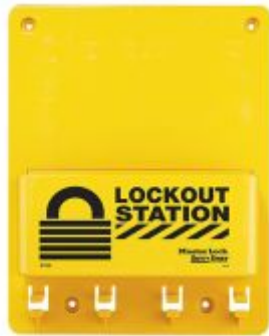

# Master Lock Compact Lockout Station Unfilled

## Description

---

The Master Lock Compact Lockout Station Unfilled boasts durable polycarbonate construction for years of use in corrosive environments. The Compact Lockout Station Unfilled locates machine specific lockout devices and padlocks near a lockout point

- Four Hanger clips for safety padlocks or hasps
- Includes face labels in English, Spanish/English or French/English
- The unfilled station allows you to choose the padlocks, tags and devices you need
- Measures 19.6cm wide x 24.7cm tall