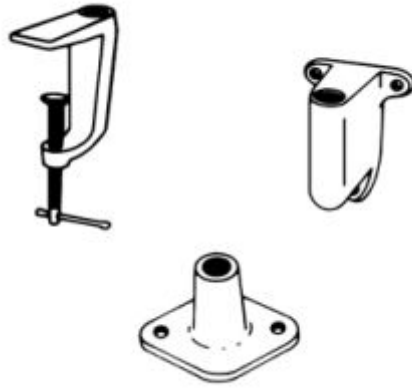

Luxo Bench Clamp G-Type

Product Images

Description

- Bench Clamp