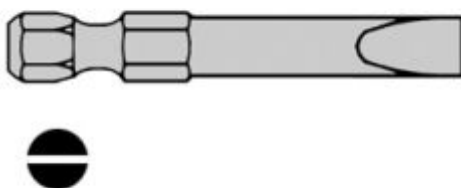

# Apex 1/4" Hex Slotted Head Power Drive Bits

## Description

---

- 1/4" Hex Slotted Head Power Drive Bits