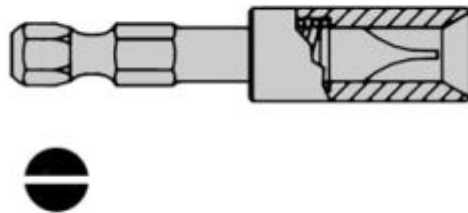

Apex 1/4" Hex Slotted Power Bits with Finder

Product Images

Description

- 1/4" Hex Slotted Power Bits with Finder