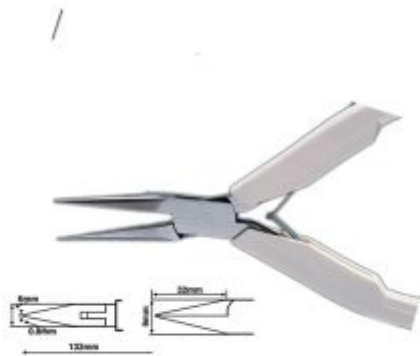

Lindstrom 7890 Long Snipe Nose Pliers

Product Images

Description

- Specially forged box joint
- LIN 7890 – smooth jaws, LIN 7891 – serrated jaws