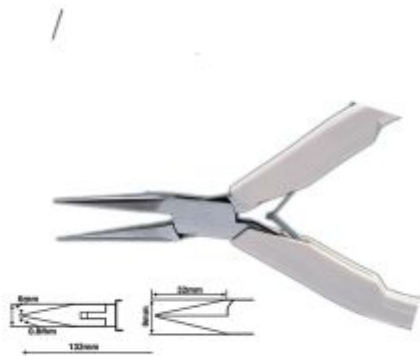

# Lindstrom RX7890 Snipe Nose Pliers

## Product Images

---

## Description

---

- 32mm long jaws
- RX7890 has smooth jaws; RX7891 has serrated jaws