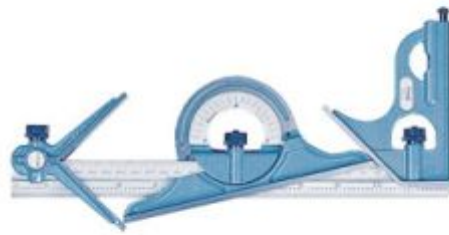

Mitutoyo Blades for Combination Set

Product Images

Description

Hardened stainless steel and chrome plated blades for Mitutoyo Combination Square Sets

- MIT180503:12" blade
- MIT180603:24" blade