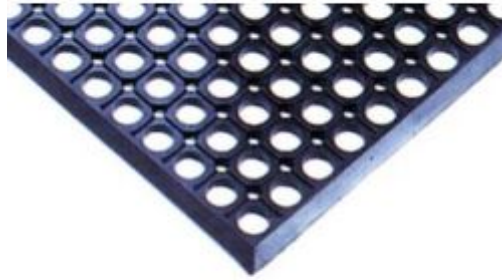

Wearwell WorkSafe Light 478 Anti Fatigue Mat

Product Images

Description

Worksafe Light 478 is an economically priced anti-fatigue mat for oily and wet areas. Offers excellent relief from the tiring effects of prolonged standing and its lightweight design makes this an easy product to maintain or move

- Moulded oil-proof CFR (cutting fluid resistant) compound
- Raised surface ribs for added traction
- Smooth drainage holes keep surface free from liquids and debris
- Multiple domed supports on the underside assist drainage and resilience
- Bevelled safety edges on all sides
- Suitability: Wet or dry use
- Stock Colour: Grey
- Thickness: 13mm
- Custom Sizes Available on request