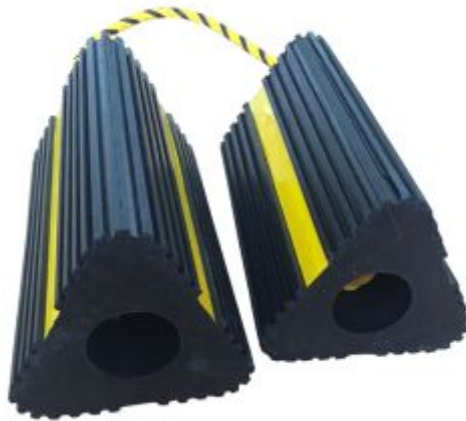

# Dependable Aircraft Wheel Chocks

## Description

---

The Dependable Aircraft Wheel Chocks have been designed for use in the aviation industry and prevent accidental movement. The Aircraft Wheel Chocks are durable and sturdy, with a rubber construction to enhance grip with the ground

- Supplied in pairs, connected with a rope
- 6KG each, Pair 12KG
- 165MM x 304MM x 150MM (W x L x H)