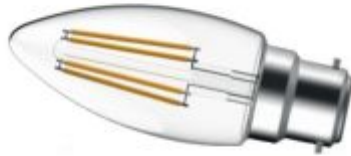

Energetic E14 Candle Clear Bulb

Product Images

Description

The Energetic B22 Candle Clear LED Bulb can be used in domestic, commercial and industrial applications

- Candle Clear LED Bulb
- Cap - E14
- 4.8W
- Watt - 40W
- Lumens - 470lm
- Length - 106mm
- Dim
- Colour temperature - 2700k