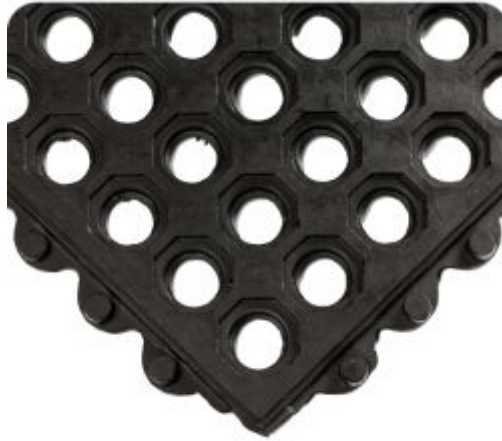

Wearwell 24/Seven 572

Product Images

Description

Great fatigue relief at an affordable price. Made from a resilient and durable oil-resistant compound, it has the perfect blend of cushioning and stability for protection against standing fatigue. Ideal for covering larger or irregularly shaped areas and its smooth drainage holes help to prevent any build up of liquid or debris

- Construction: Oil-resistant moulded rubber compound
- Built-in male connectors on two adjacent sides
- Suitability: Heavy use areas where spillage of oil or other liquids may occur
- Stock Colour Black
- Thickness 16mm
- Custom Sizes Available on request

24/Seven Edging (inset) is easy to use and install. Each piece has a corner that can be removed to expose a connector, or left intact to use as an end piece