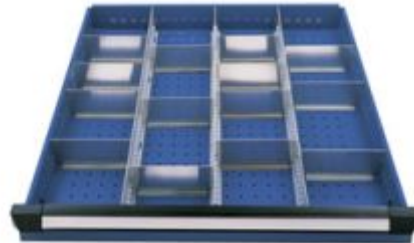

Pelstor Drawer Insert Packs - Pack 1

Product Images

Description

- Pack 1 - 3 slotted bars front to back plus 14 dividers 150mm wide