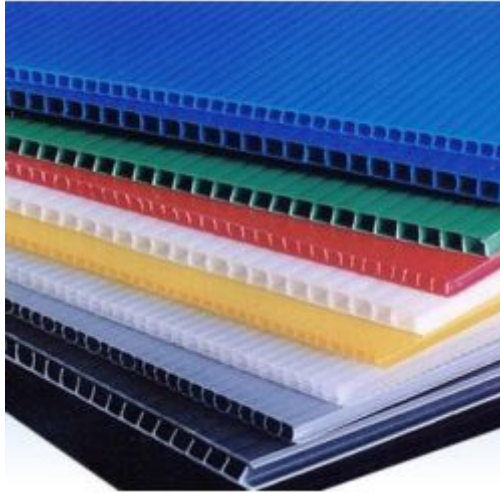

Prempak Corriboard

Product Images

Description

- Corriboard is the most commonly used temporary sign material
- Fluted polypropylene sheet, relatively inexpensive and extremely durable
- With its twin wall hollow structure this makes the sheet lighter than most comparable materials
- Chemical and water resistant, suitable for indoor and outdoor use
- It has many applications including signage, posters, exhibition stands and custom packing boxes
- Available thickness - 4mm, 6mm, and 9mm
- POA (Price on Application) and MOQs apply. Please contact our Customer Service team for information on pricing and MOQs