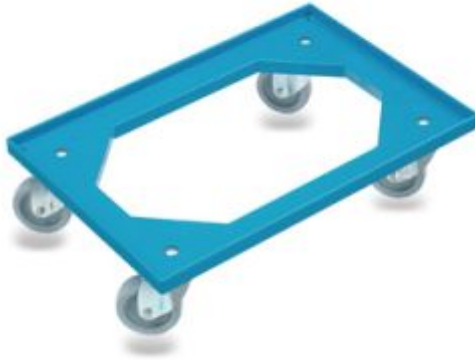

Walther Roll Dolly ABS

Product Images

Description

- Size: 600 x 400 x 200mm
- Rugged ABS construction
- 200kg load capacity
- 4 swivelling castors
- Blue