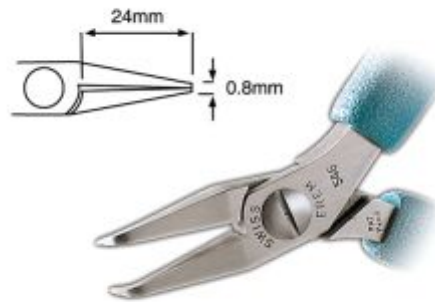

# Erem 546 Curved Tip Pliers

## Description

---

- 60° angle curved tip is ideal for difficult areas