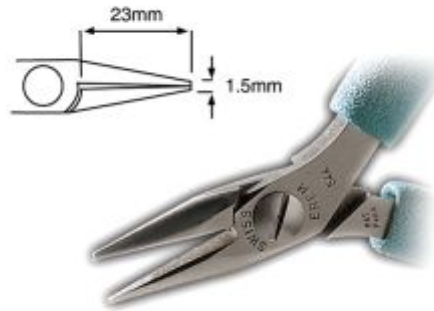

# Erem 544D Needle Nose Pliers

## Description

---

- Precision needle-nose pliers with serrated jaws