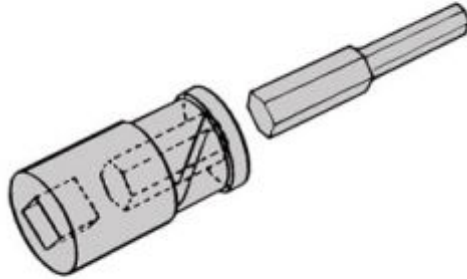

Apex 1/4" Hexagon Convertor

Product Images

Description

- 1/4" Hexagon Convertor
- Converts a 1/4" Male Square Drive to a 1/4" Female Hex Drive