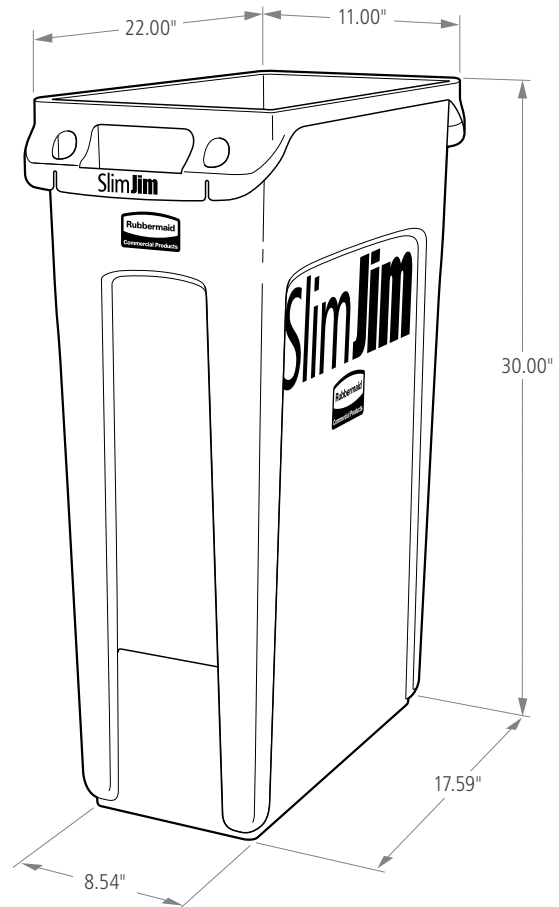

Slim Jim®

The Slim Jim® container delivers the durability needed for commercial environments combined with brand new innovation to increase worker productivity. New product features and accessories deliver the most efficient solution for collection, transportation, and disposal of multi-stream waste and recyclables.

Features and Benefits:

- Venting channels make removing liners up to 80% easier, improving productivity and reducing the risk of worker injury
- Four bag cinches secure liners around the rim of the container and allow for quick, knot-free liner changes
- Handles at the base and rim of the container improve grip and control while lifting and emptying full containers
- Rim with rib-strengthened design increases strength and resists crushing
- Build a recycling station with a variety of dolly and lid options to meet any facility need

COLORS AVAILABLE

Blue, Green, Black, Beige, Brown, Gray, Yellow*, Red*

* 23-gallon only

Material Composition:

Injection molded with a high-quality resin blend.

Accessories:

STAINLESS STEEL DOLLIES

- Slim Jim® Single Dolly
- Slim Jim® Double Dolly
- Slim Jim® Triple Dolly
- Slim Jim® Quadruple Dolly

RESIN DOLLY

- Slim Jim® Trainable Dolly

LIDS

- Bottles and Cans Lid
- Paper Lid
- Mixed Recycling Lid
- Hinged Lid
- Swing Lid

SLIM JIM® CONTAINERS

23-Gallon Slim Jim® Container