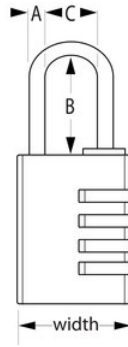

Model No. 604EURD

40mm wide set-your-own combination padlock; brass finish

Best Used For:

Basement Storage Units

School, Employee, & Athletic Lockers

Tool Trunks & Tool Boxes

Security Level:

Basic to medium security:

Generally recommended for indoor general purpose

Overview & Features

Product Features

- 40mm wide solid aluminum body for durability with brass finish
- Chrome plated steel shackle for cut resistance
- 4-digit set-your-own combination convenience allows for thousands of possible combinations
- Limited Lifetime Warranty

Product Details

The Master Lock No. 604EURD Set-Your-Own Combination Padlock features a 40mm wide aluminum body for durability with a brass finish. The 6mm diameter shackle is 26mm long and made of chrome-plated steel, offering resistance to cutting and sawing. The 3 dial combination security offers keyless convenience. The Limited Lifetime Warranty provides peace of mind from a brand you can trust.

Product Specifications

Product Number	604EURD
Body Width	40mm
Shackle Dimensions	A: 6mm B: 26mm C: 22mm
Description	Retail Carded Packaging
Shelf Pack Qty	4
Master Carton Qty	24

Master Lock Europe S.A.S.