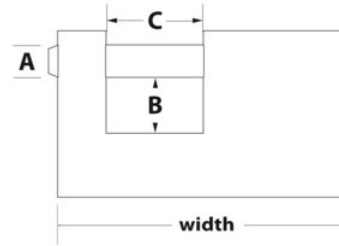

Product Details

The Master Lock No. 607EURD Solid Brass Padlock features a 76mm wide and 18mm thick solid brass lock body that is strong, durable and resists corrosion. The 11mm diameter shackle is 14mm long and made of hardened steel, offering extra resistance to cutting and sawing. The 5-pin cylinder prevents picking and the dual locking levers provide resistance against prying and hammering. The Limited Lifetime Warranty provides peace of mind from a brand you can trust.

Product Specifications

Product Number	607EURD
Body Width	76mm
Shackle Dimensions	A: 11mm B: 14mm C: 23mm
Description	Keyed Different, Retail Carded Packaging
Shelf Pack Qty	4
Master Carton Qty	24

Master Lock Europe S.A.S.